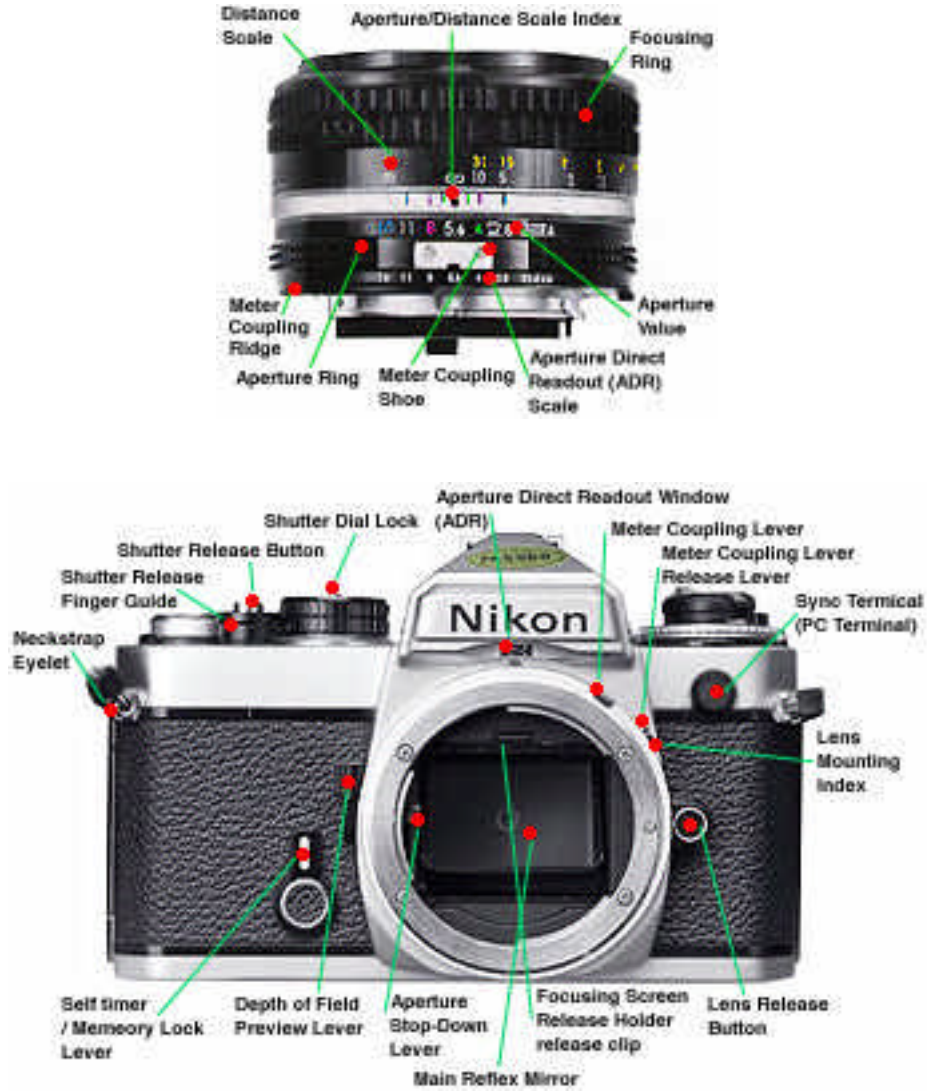

Modern Classic SLRs Series : Nikon FE - Main Reference Map

Download

a PDF file for safekeeping

As some section of this site may require this plug-in to view,
please have your application installed.

Home - Photography in Malaysia