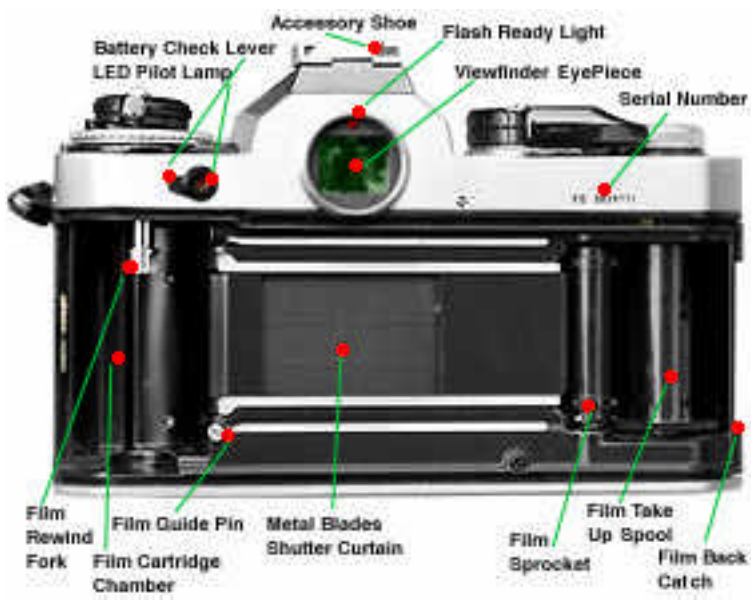

Modern Classic SLRs Series : Nikon FE - Main Reference Map

Download

a PDF file for safekeeping

As some section of this site may require this plug-in to view,
please have your application installed.

Home - Photography in Malaysia