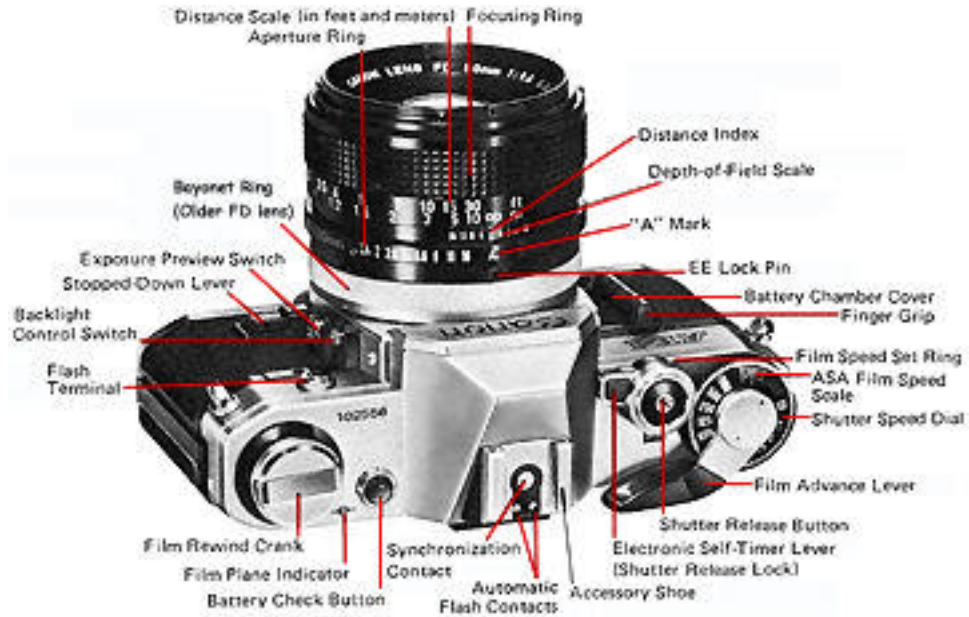

Modern Classic SLR Series

The Canon AE-1 - Main Reference Map

| [Back](#) | The Index page of Canon AE-1

Additional supplementary information

[Pellix QL](#) | [FT QL](#)

Canon A Series SLRs

[Canon AE-1](#) | [AT-1](#) | [A-1](#) | [AE-1 Program](#) | [AV-1](#) | [AL-1](#)

Canon T Series SLRs

[Canon T-50](#) | [T60](#) | [T-70](#) | [T-80](#) | [T-90](#)

Canon [FL](#) | [FD](#) lenses

Canon Speedlites

Canon [Spec Room99](#)

[Home](#) - Photography in Malaysia

Copyright © 1999. [leofoo™](#) [MIR](#) Web Development [Team](#). Showing a friend his EOS-1RS's Pellicle was no the first Canon's Pellicle Mirror SLR. **Credit:** Ms [Richard Yeow](#), General Manager of [Canon Marketing](#), [Philip Chong](#), the die hard Canon fans. Made with a [PowerMac](#). Broadcasting with a [RedHat™](#) Linux powered server.