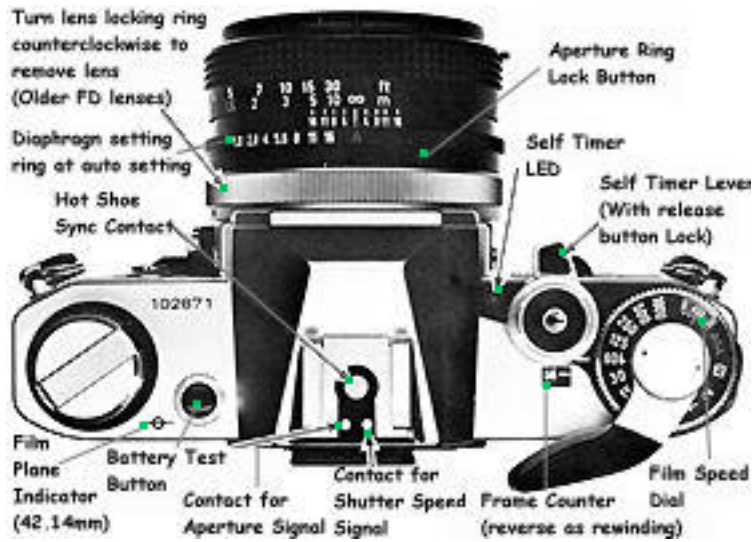

Modern Classic SLR Series

The Canon AE-1 - Main Reference Map

| [Back](#) | The Index page of Canon AE-1

Additional supplementary information

[Pellix QL](#) | [FT QL](#)

Canon A Series SLRs

[Canon AE-1](#) | [AT-1](#) | [A-1](#) | [AE-1 Program](#) | [AV-1](#) | [AL-1](#)

Canon T Series SLRs

[Canon T-50](#) | [T60](#) | [T-70](#) | [T-80](#) | [T-90](#)

Canon [FL](#) | [FD](#) lenses

Canon Speedlites

Canon [Spec Room99](#)

[Home](#) - Photography in Malaysia

Copyright © 1999. [leofoo™](#) [MIR](#) Web Development [Team](#). Showing a friend his EOS-1RS's Pellicle was no the first Canon's Pellicle Mirror SLR. **Credit:** Ms [Richard Yeow](#), General Manager of [Canon Marketing](#), [Philip Chong](#), the die hard Canon fans. Made with a [PowerMac](#). Broadcasting with a [RedHat™](#) Linux powered server.