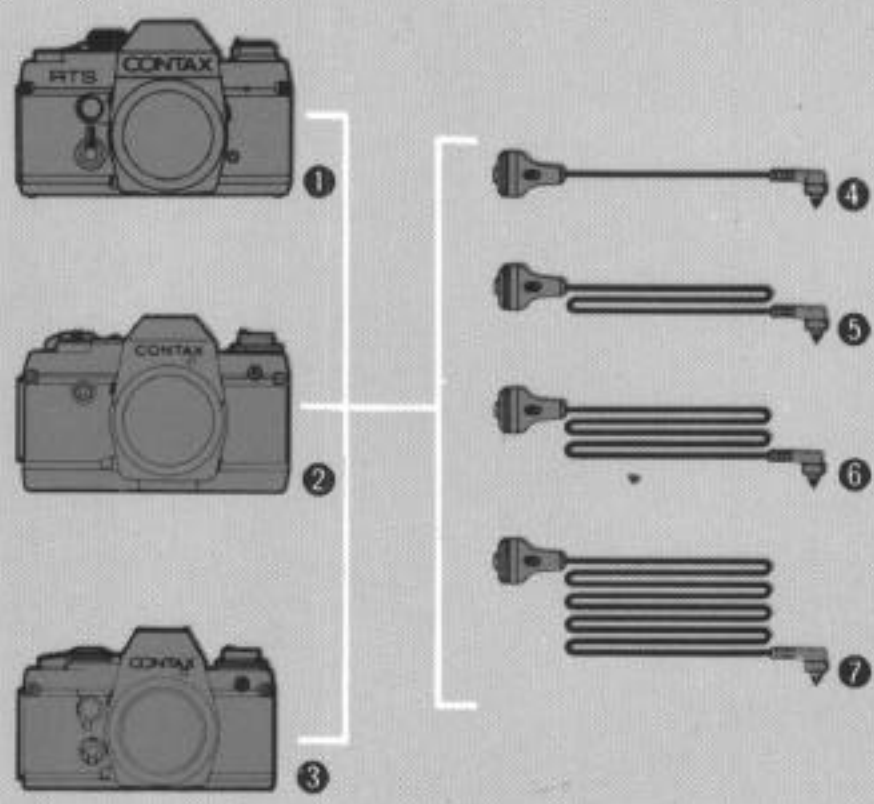

Data Back System

Data Back System

- ① Contax RTS
- ② RTS Data Back
- ③ Contax 137 MD Quartz
- ④ 137 Data Back
- ⑤ Contax 139 Quartz
- ⑥ 139 Data Back

Remote Control System

Remote Control System

- ① Contax RTS
- ② Contax 137 MD Quartz
- ③ Contax 139 Quartz
- ④ Infrared Controller S Set
- ⑤ Radio Controller-Set

Cable Switch System

Cable Switch System

- ① Contax RTS
- ② Contax 137 MD Quartz
- ③ Contax 139 Quartz
- ④ Cable Switch S-30
- ⑤ Cable Switch S-100
- ⑥ Cable Switch S-300
- ⑦ Cable Switch S-1000