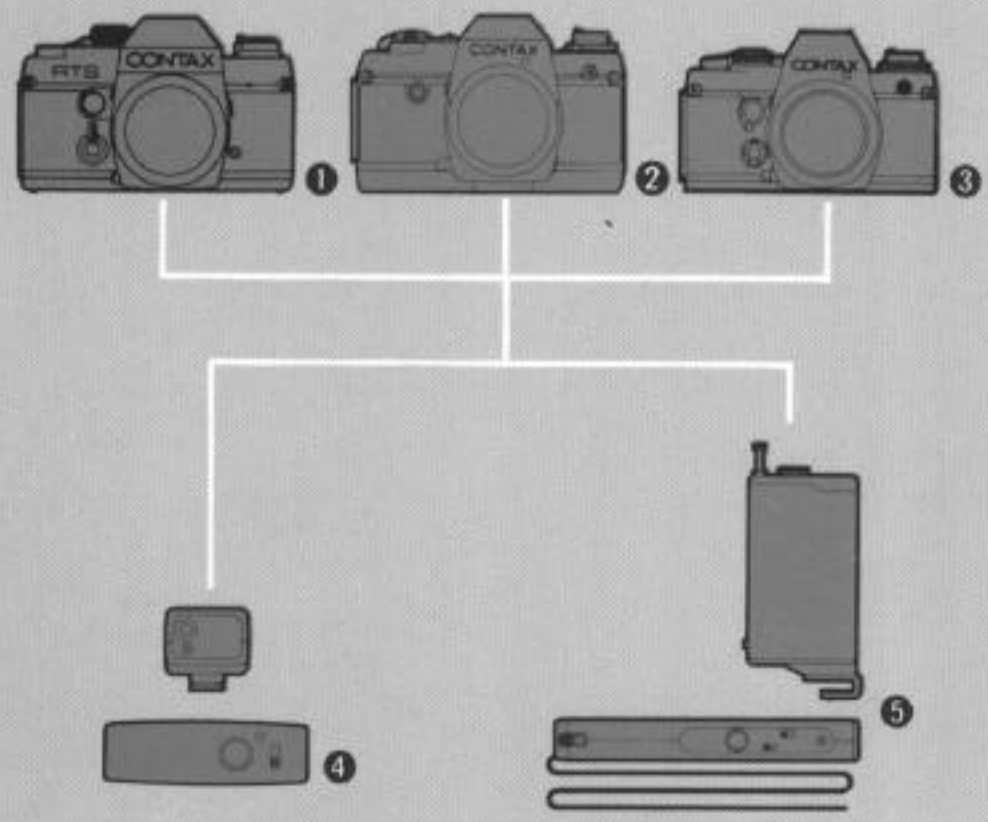

Data Back System

Data Back System

- ① Contax RTS
- ② RTS Data Back
- ③ Contax 137 MD Quartz
- ④ 137 Data Back
- ⑤ Contax 139 Quartz
- ⑥ 139 Data Back

Remote Control System

Remote Control System

- ① Contax RTS
- ② Contax 137 MD Quartz
- ③ Contax 139 Quartz
- ④ Infrared Controller S Set
- ⑤ Radio Controller-Set

Cable Switch System

Cable Switch System

- ① Contax RTS
- ② Contax 137 MD Quartz
- ③ Contax 139 Quartz
- ④ Cable Switch S-30
- ⑤ Cable Switch S-100
- ⑥ Cable Switch S-300
- ⑦ Cable Switch S-1000