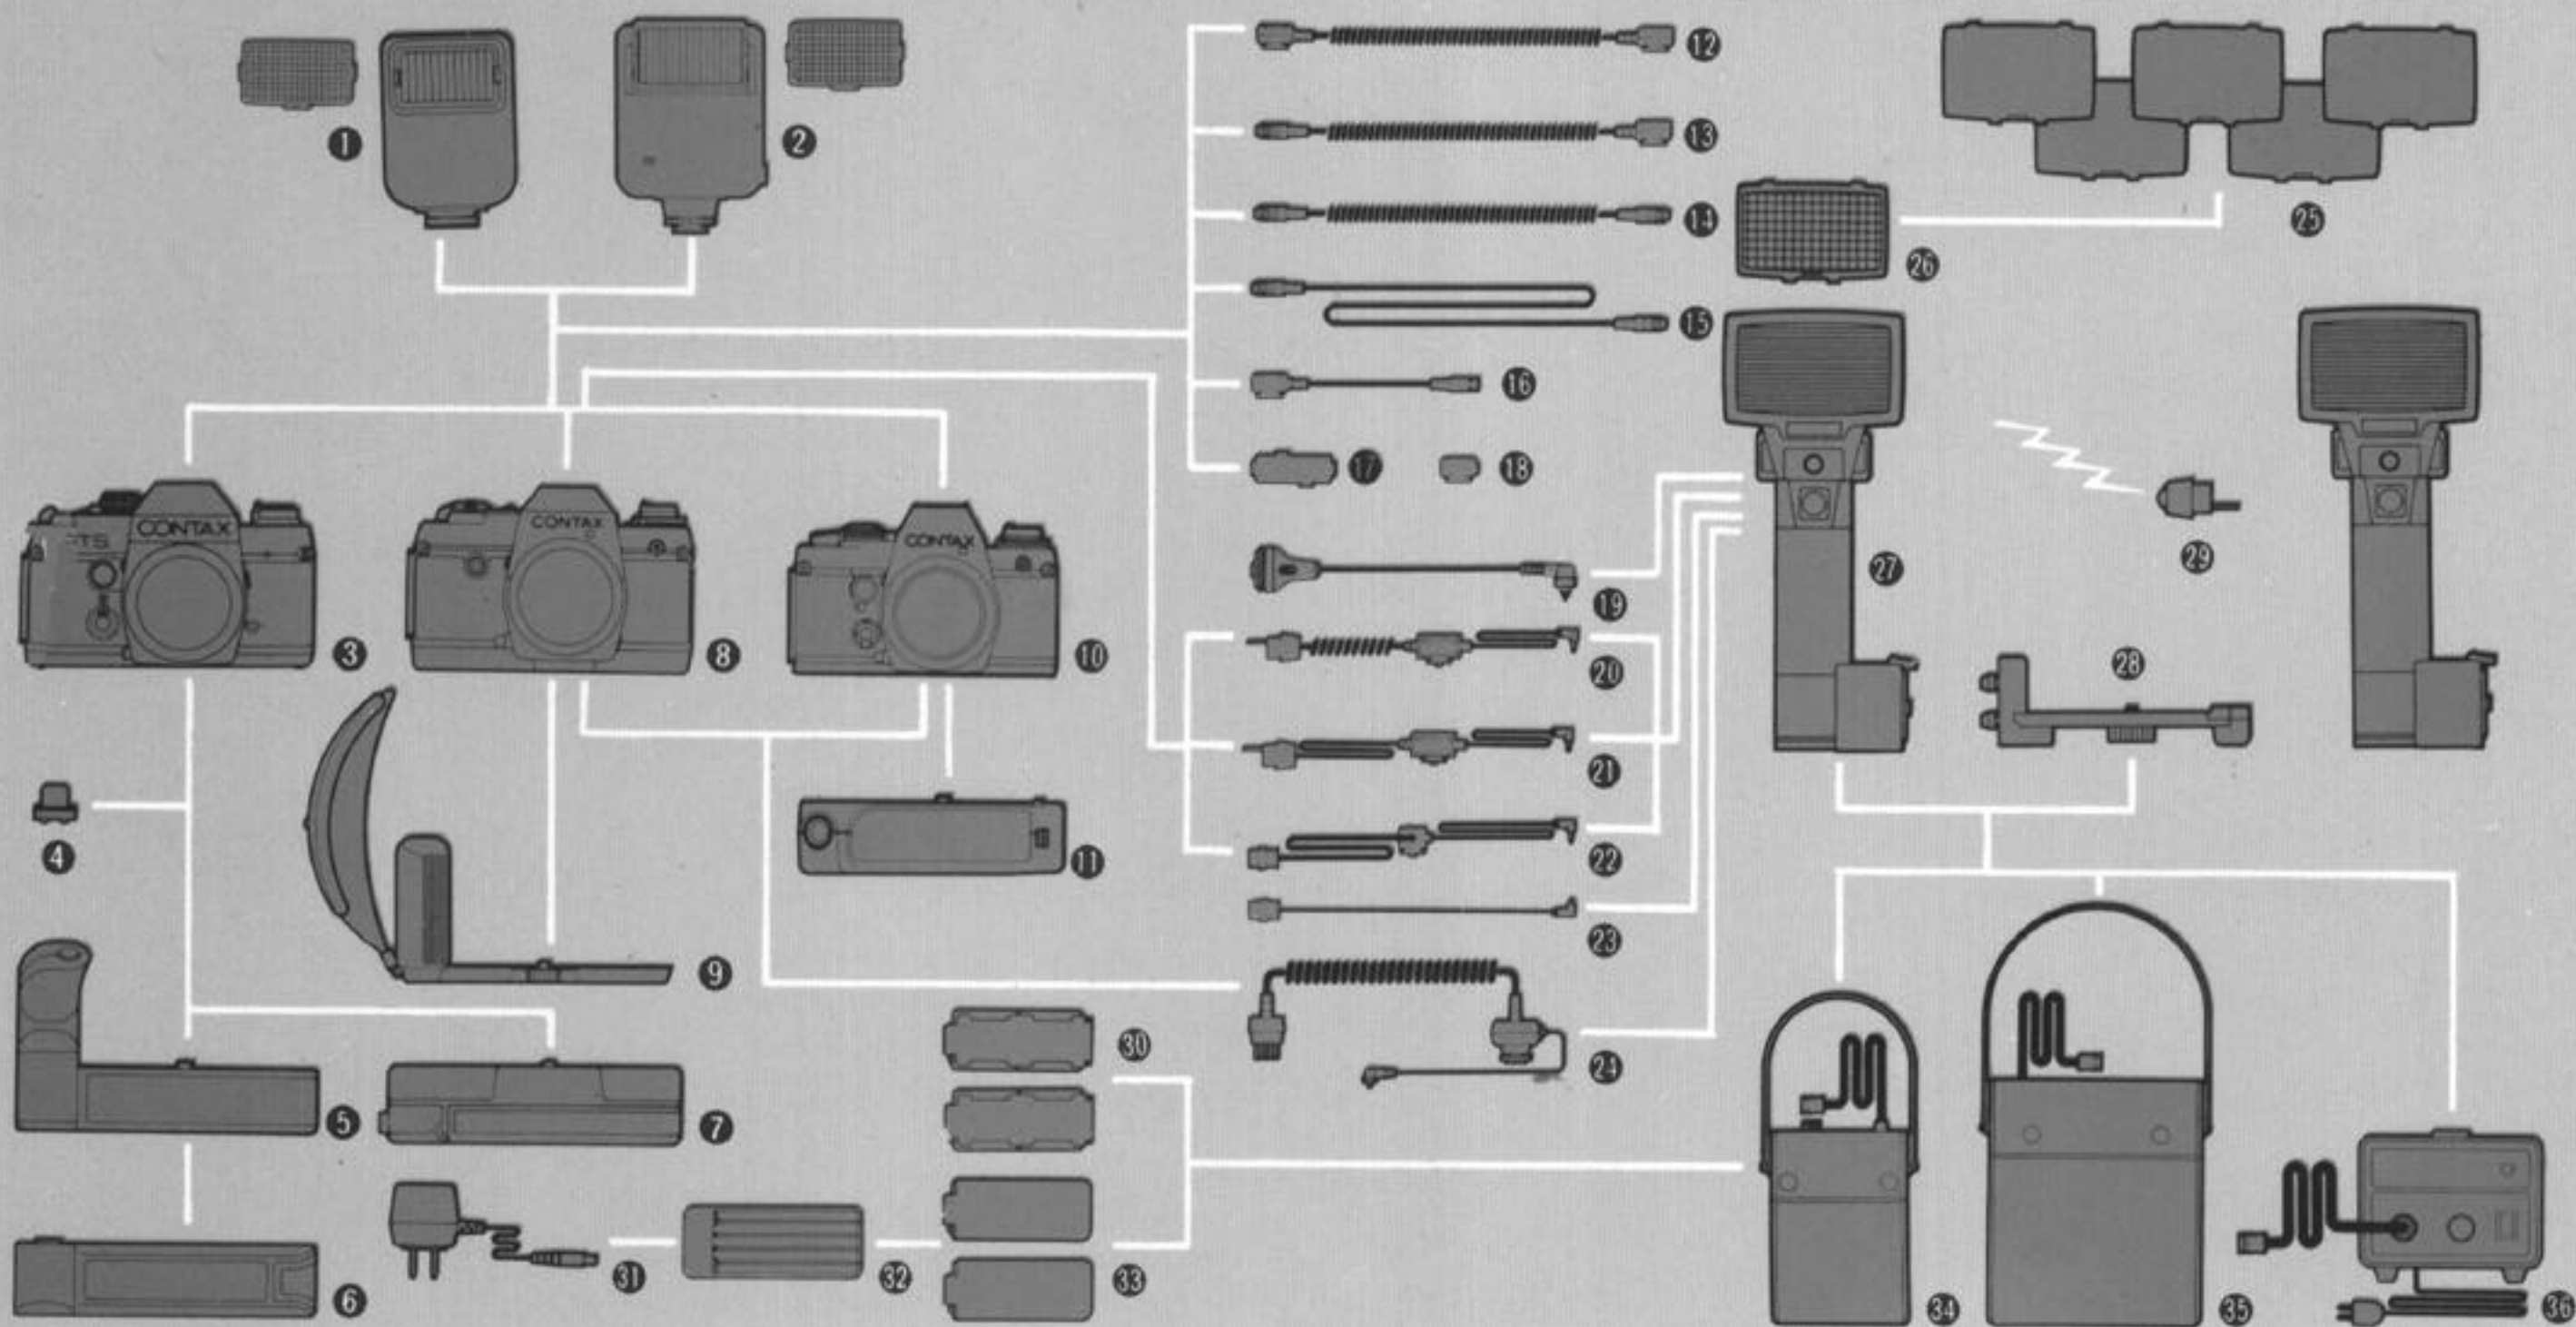

Flash System

Flash System

- ① TLA20 Auto Electronic Flash
- ② TLA30 Auto Electronic Flash
- ③ Contax RTS
- ④ Power Adapter
- ⑤ Professional Motor Drive
- ⑥ PMD Power Pack
- ⑦ Real Time Winder
- ⑧ Contax 137 MD Quartz
- ⑨ 137 Grip Adapter
- ⑩ Contax 139 Quartz
- ⑪ 139 Winder II
- ⑫ TLA Extension Cord 100
- ⑬ TLA Extension Cord 100S
- ⑭ TLA Extension Cord 100SS

- ⑮ TLA Extension Cord 300SS
- ⑯ TLA Extension Connector S
- ⑰ TLA Multi-Connector S
- ⑱ TLA Attachment Adapter
- ⑲ Cable Switch S
- ⑳ RTF External Sensor Holder 100
- ㉑ RTF External Sensor Holder 500
- ㉒ RTF Sync-Release Cord S
- ㉓ RTF Sync Cord
- ㉔ RTF 540 TLA Adapter
- ㉕ RTF Wide Panel

- ㉖ RTF Color Panel (5 types)
- ㉗ RTF 540 Unit
- ㉘ RTF Bracket
- ㉙ RTF Slave Unit
- ㉚ Winder Battery Cases
- ㉛ Ni-Cad Battery Charger
- ㉜ RTW Charging Adapter
- ㉝ RTW Ni-Cad Pack
- ㉞ RTF Power Pack Set
- ㉟ RTF Battery Pack Set
- ㊱ RTF AC Power Unit