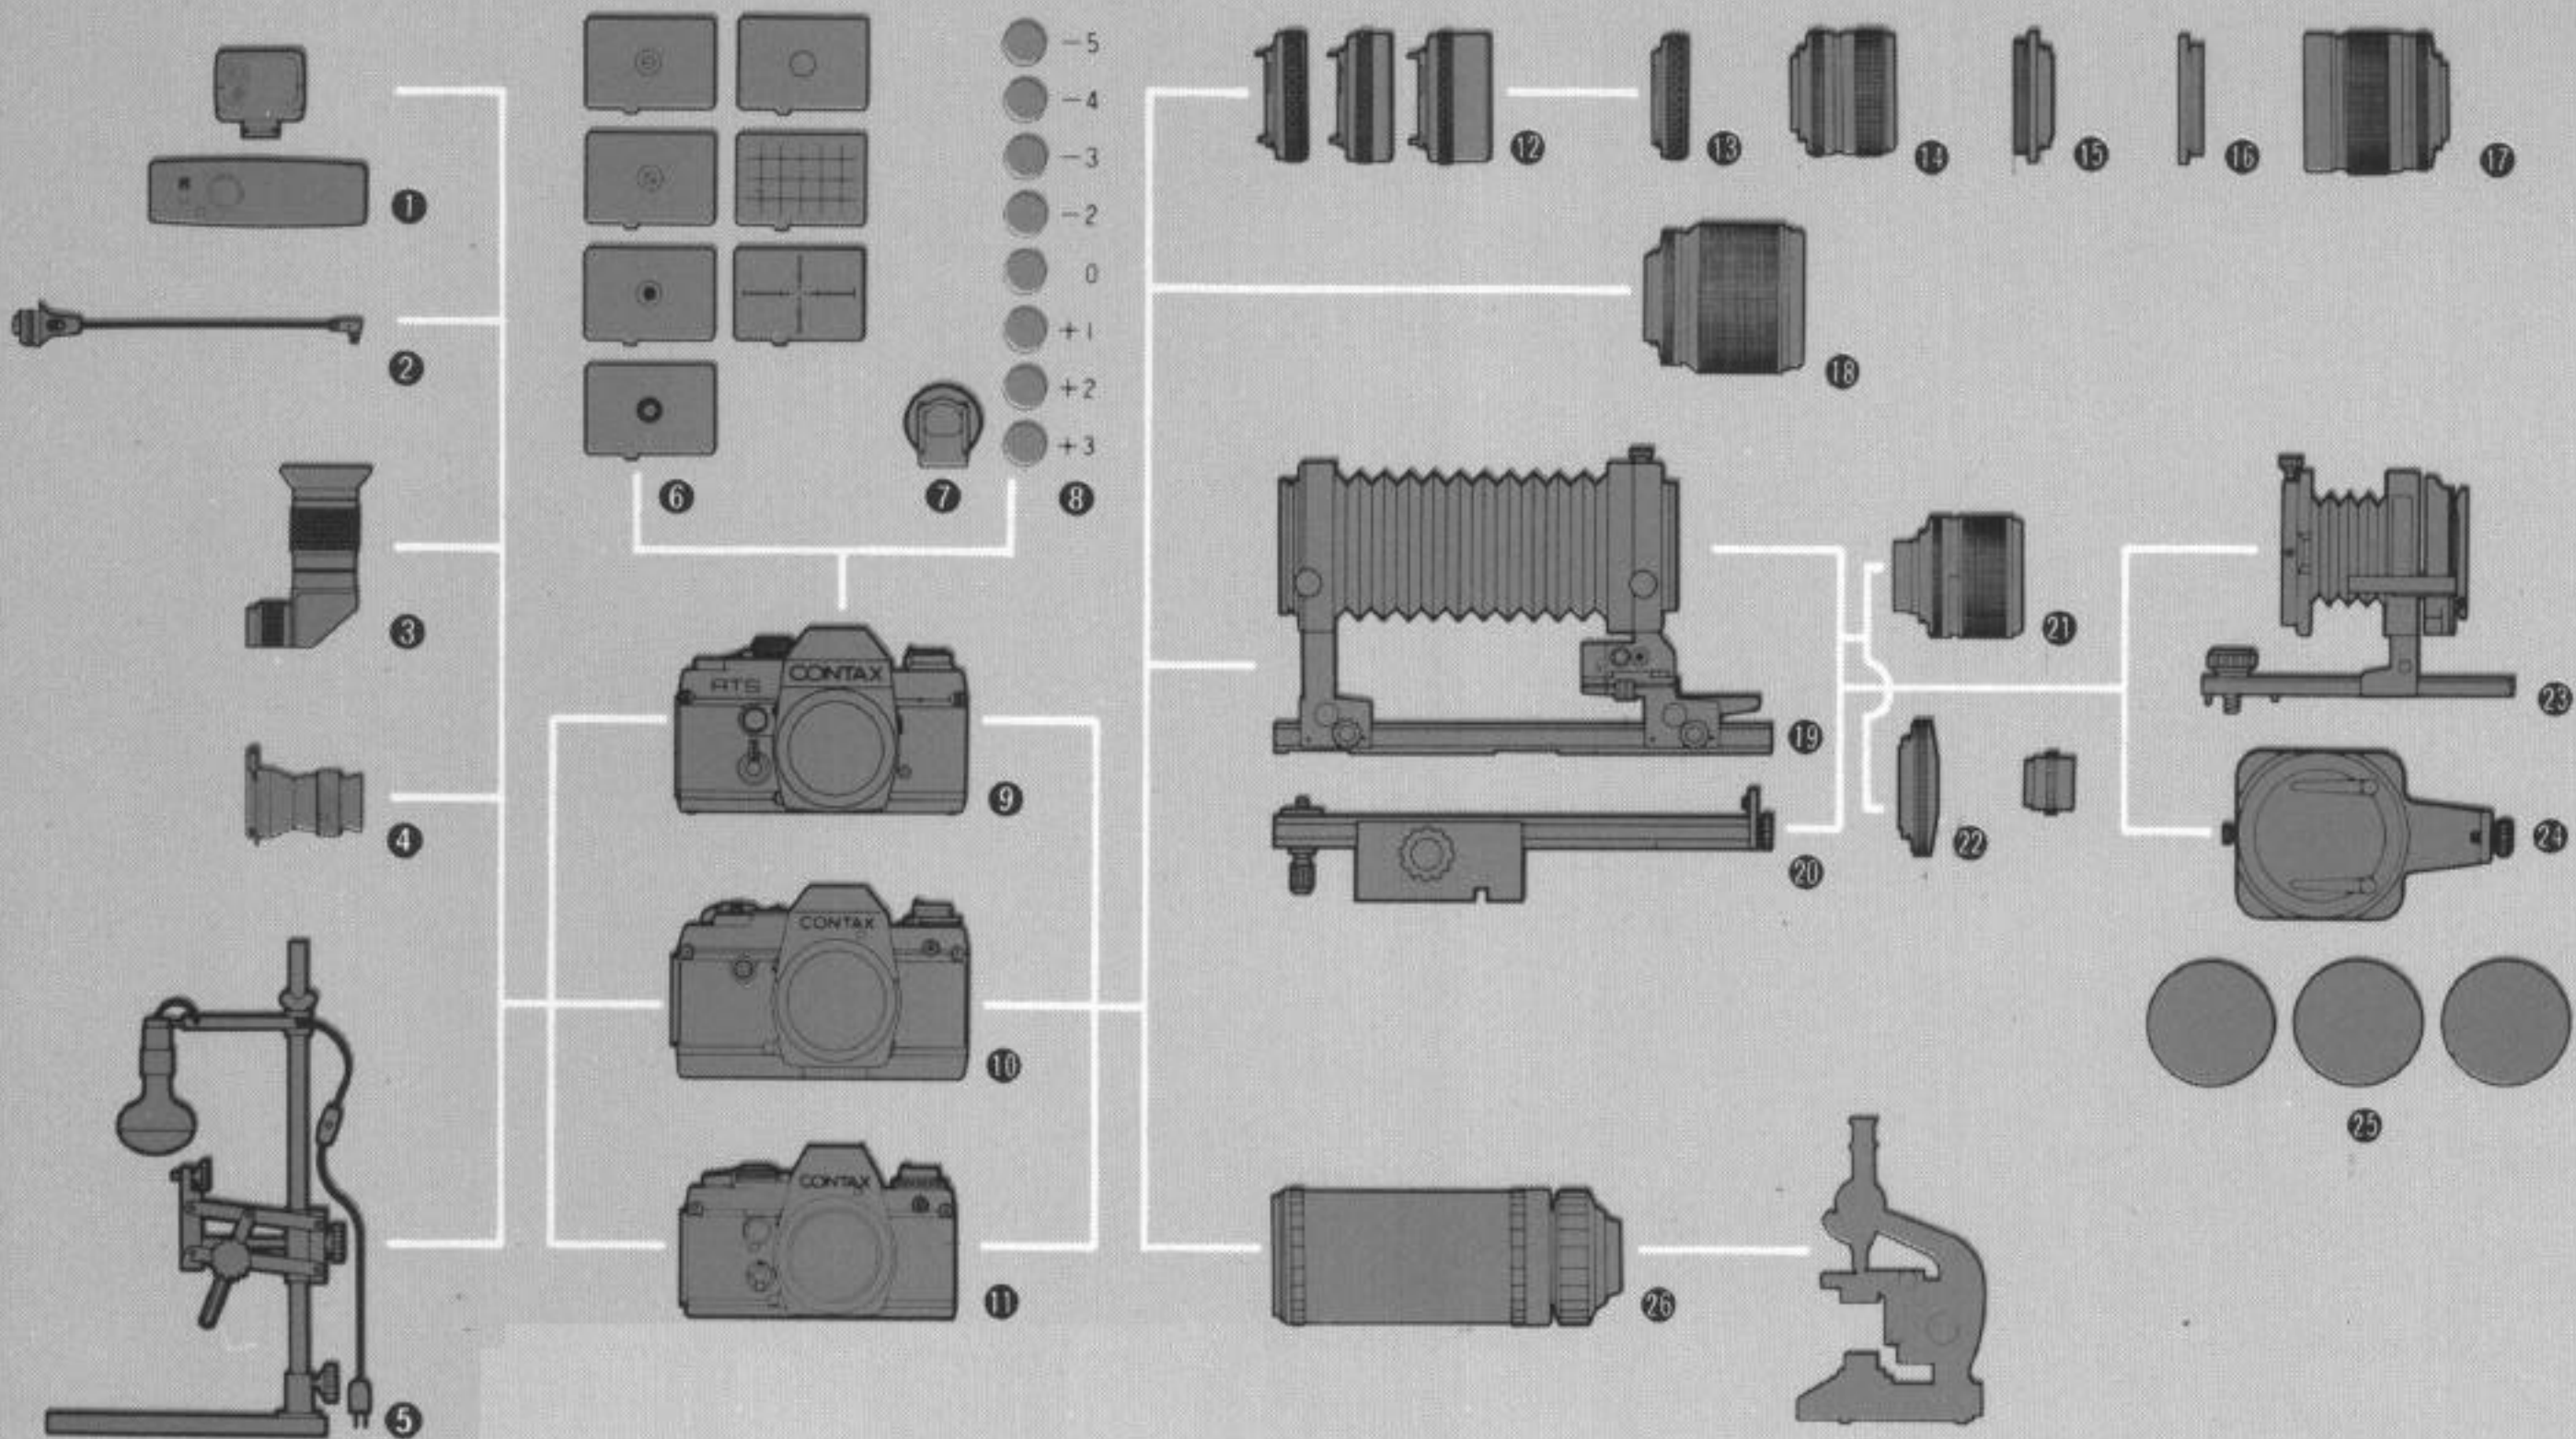

Macro/Close-up System

Macro/Close-up System

- ① Infrared Controller S Set
- ② Cable Switch S
- ③ Right Angle Finder
- ④ Magnifier
- ⑤ Copy Stand Type II
- ⑥ Focusing Screen (7 types)
- ⑦ Eye Cup
- ⑧ Diopter Lens (8 types)
- ⑨ Contax RTS
- ⑩ Contax 137 MD Quartz
- ⑪ Contax 139 Quartz
- ⑫ Auto Extension Tube Set
- ⑬ Extension Tube 7.5mm

- ⑭ Planar T* 50mm
- ⑮ Reverse Ring
- ⑯ Adapter Ring 67mm
- ⑰ Planar T* F1.4 85mm
- ⑱ S-Planar T* F2.8 60mm (Macro)
- ⑲ Auto Bellows PC Set (Connector Cord, Adapter Ring 52mm, 55mm, Cable Release)
- ⑳ Focusing Rail
- ㉑ S-Planar T* F4 100mm (Bellows)
- ㉒ Luminar Adapter
- ㉓ Slide Copier
- ㉔ Macro Stand
- ㉕ Stage Glasses
- ㉖ Microscope Adapter F