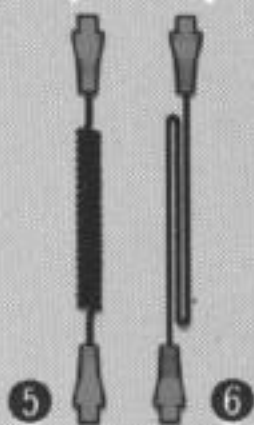

Winder System

1

3

2

4

5

6

8

9

10

11

7

12

Winder System

- 1 Contax RTS
- 2 Real Time Winder (RTW)
- 3 Contax 139 Quartz
- 4 139 Winder
- 5 RTW Power Cord 100
- 6 RTW Power Cord 300
- 7 RTW Power Pack (with Jacket)
- 8 Interval Timer
- 9 Winder Battery Case
- 10 RTW Ni-Cd Pack
- 11 Ni-Cd Battery Charger
- 12 RTW Charging Adapter