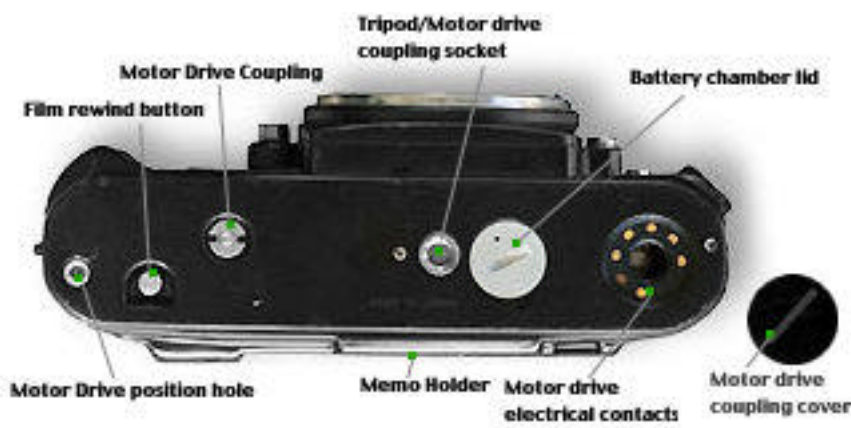

Modern Classic SLRs Series :
Nikon MD-4 Motor Drive - Main Reference Map

[Main reference map](#) | [Specification](#)

* [Message Board](#) for Nikon F3 Models

| [Back to Nikon F3 Site](#) |

As some section of this site may require this plug-in to view,
please have your application installed.