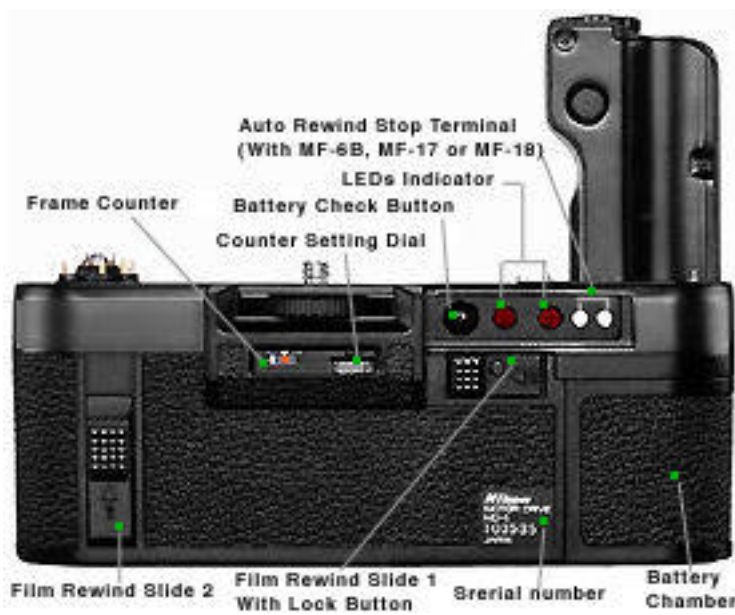

Modern Classic SLRs Series :
Nikon MD-4 Motor Drive - Main Reference Map

[Main reference map](#) | [Specification](#)

* [Message Board](#) for Nikon F3 Models

| [Back to Nikon F3 Site](#) |

As some section of this site may require this plug-in to view,
please have your application installed.