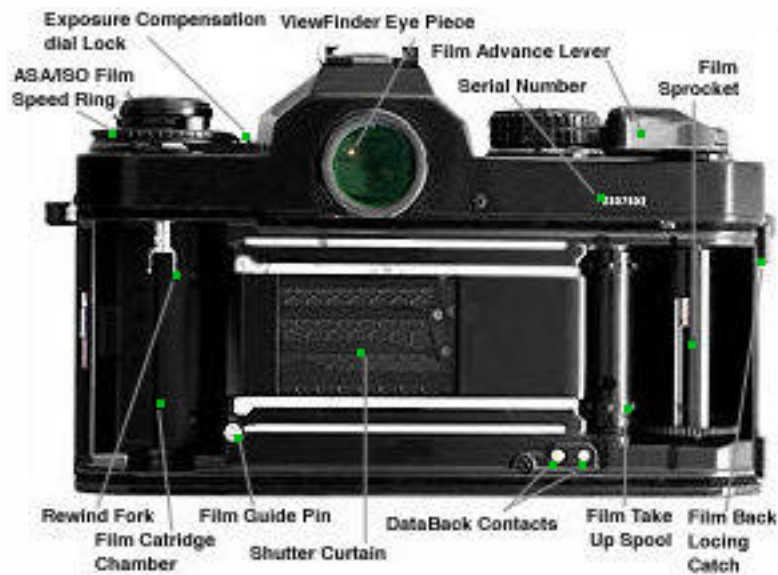

Modern Classic SLRs Series : Main Reference Map for FE2

As some section of this site may require this plug-in to view,
please have your application installed.

[Home](#) - Photography in Malaysia

Copyright ©1998 [leofoo](#)®. MIR WEB Development Team;
a contributing effort to [Michael C Liu's Classic Nikon Site](#).

Credit: Thanks Thanks to Mr Tham of Foto Eva for his early effort to lend his FE2 for me to
take some picture for this section.