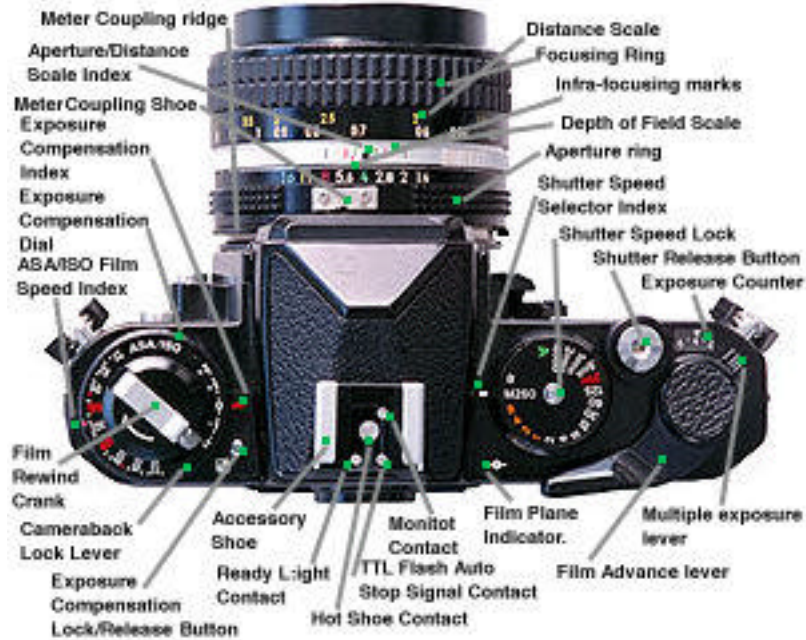

Modern Classic SLRs Series : Main Reference Map for FE2

As some section of this site may require this plug-in to view,
please have your application installed.

[Home](#) - Photography in Malaysia

Copyright ©1998 [leofoo](#)®. MIR WEB Development Team;
a contributing effort to [Michael C Liu's Classic Nikon Site](#).

Credit: Thanks Thanks to Mr Tham of Foto Eva for his early effort to lend his FE2 for me to
take some picture for this section.