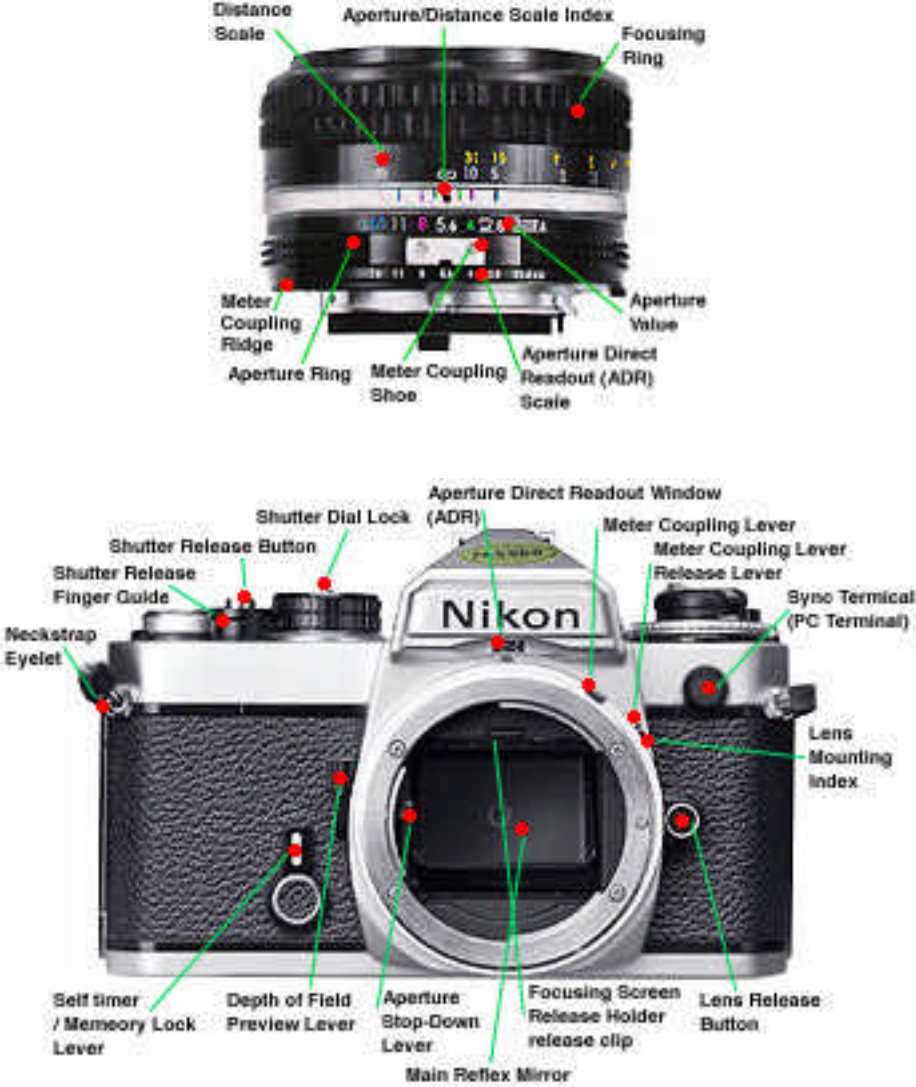

Modern Classic SLRs Series :

Nikon FE - Main Reference Map

Download

a PDF file for safekeeping

As some section of this site may require this plug-in to view,
please have your application installed.

[Home](#) - Photography in Malaysia