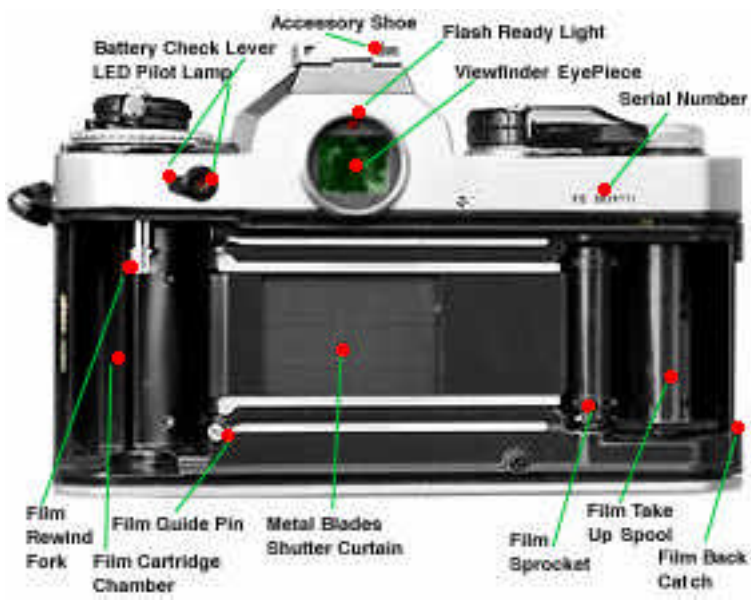

Modern Classic SLRs Series :

Nikon FE - Main Reference Map

Download

a PDF file for safekeeping

As some section of this site may require this plug-in to view,
please have your application installed.

[Home](#) - Photography in Malaysia