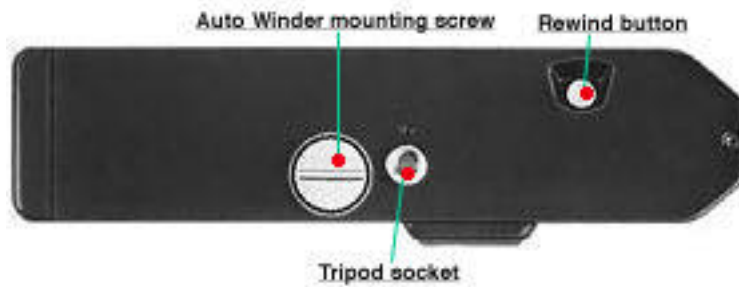

Modern Classic SLRs Series :
Nikkormat AW-1 Motor Winder - Main Reference Map

AW-1 Auto Winder (Top View)

AW-1 Auto Winder (Back View)

AW-1 Auto Winder (Base View)

[Home](#) - Photography in Malaysia

Copyright ©1998. [HIURA](#) Shinsaku® ; Nikomat ML, Japan, in collaboration with [leofoo](#)®. MIR WEB Development Team; a joint contributing effort to [Michael C Liu's Classic Nikon](#) Site.