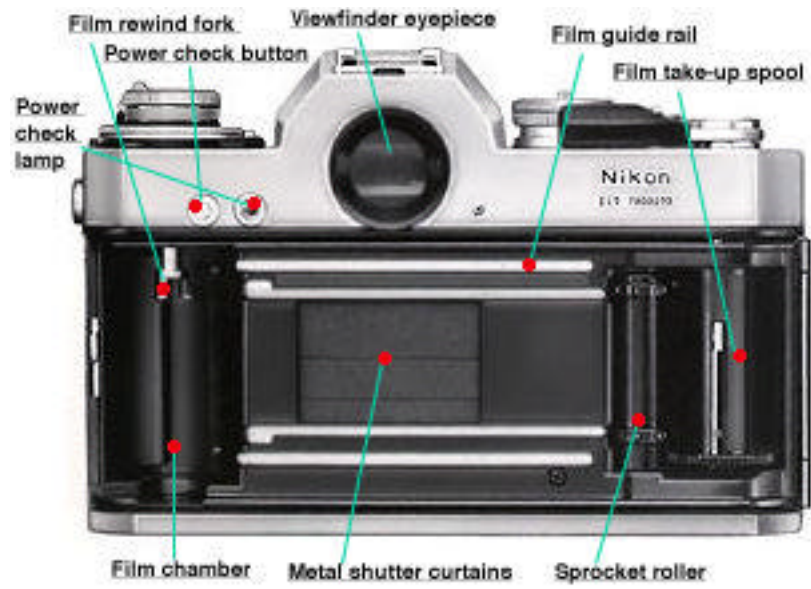

Modern Classic SLRs Series : Nikkormat EL2 - Main Reference Map

[Home](#) - Photography in Malaysia

Copyright ©1998. [HIURA](#) Shinsaku® ; Nikomat ML, Japan,
in collaboration with [leofoo](#)®. MIR WEB Development Team;
a joint contributing effort to [Michael](#) C Liu's [Classic Nikon](#) Site.