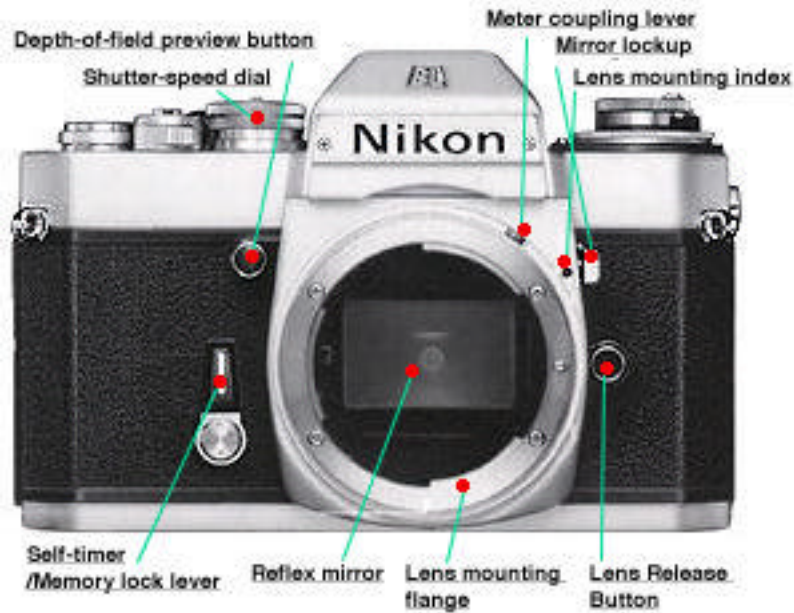

Modern Classic SLRs Series : Nikkormat EL2 - Main Reference Map

[Home](#) - Photography in Malaysia

Copyright ©1998. [HIURA](#) Shinsaku® ; Nikomat ML, Japan,
in collaboration with [leofoo](#)®. MIR WEB Development Team;
a joint contributing effort to [Michael](#) C Liu's [Classic Nikon](#) Site.