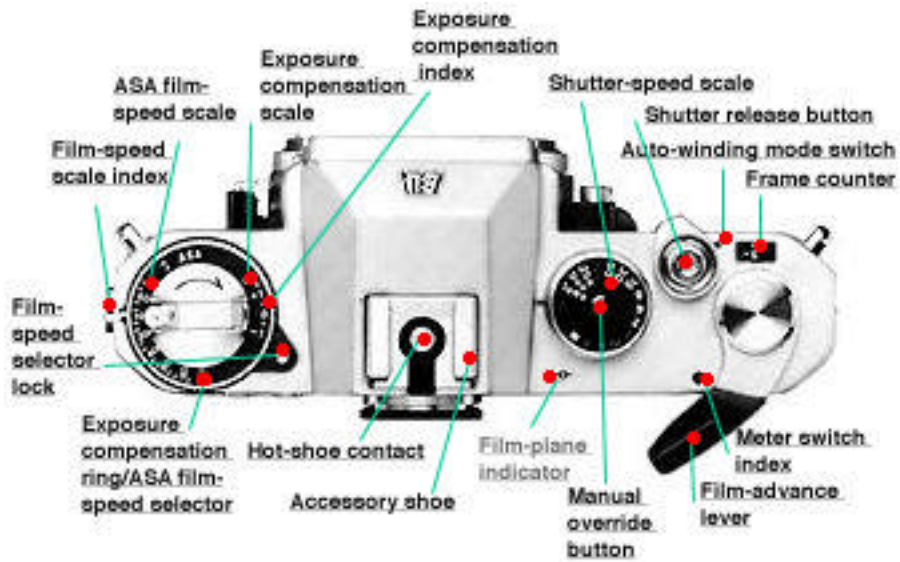

Modern Classic SLRs Series : Nikkormat EL2 - Main Reference Map

[Home](#) - Photography in Malaysia

Copyright ©1998. [HIURA](#) Shinsaku® ; Nikomat ML, Japan,
in collaboration with [leofoo](#)®. MIR WEB Development Team;
a joint contributing effort to [Michael](#) C Liu's [Classic Nikon](#) Site.