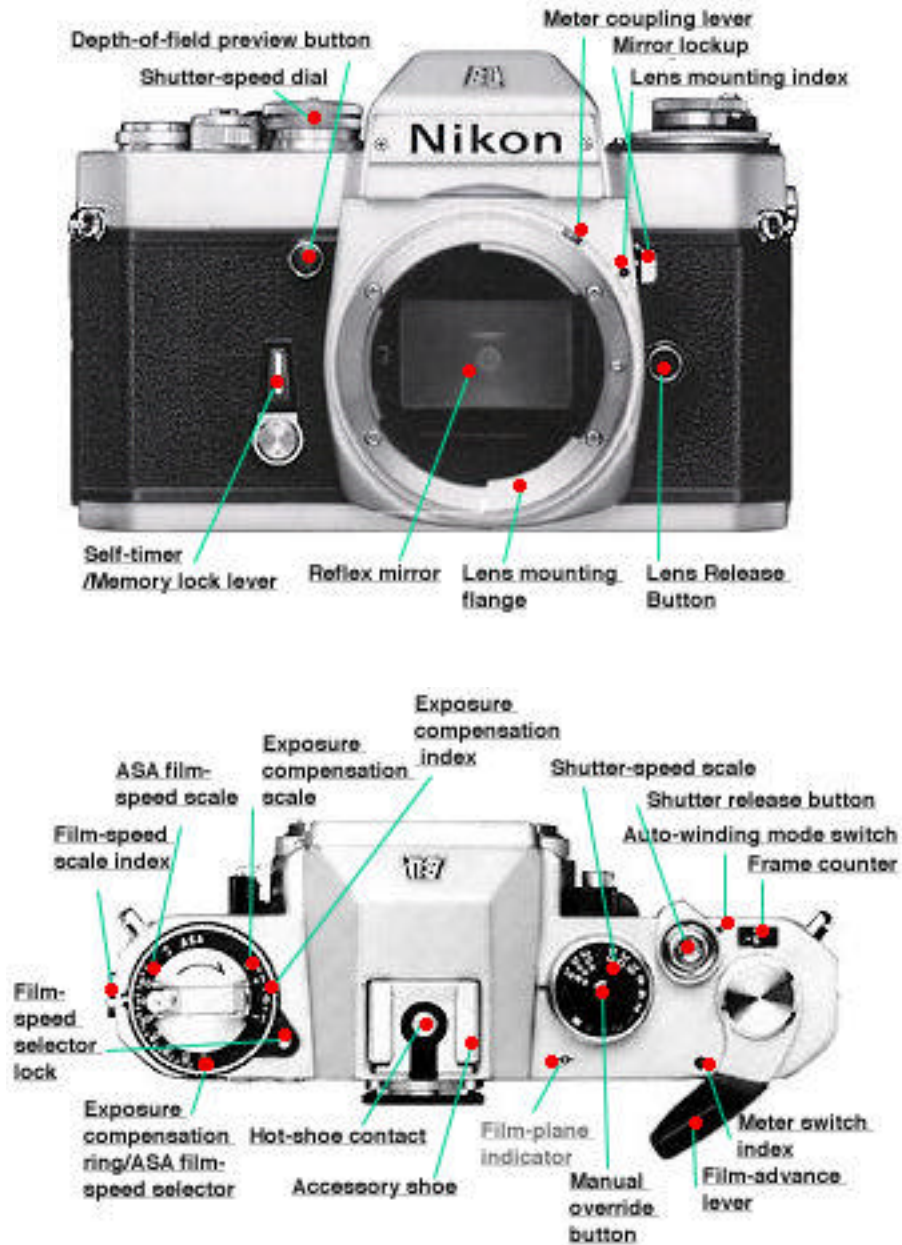

Modern Classic SLRs Series : Nikkormat EL2 - Main Reference Map

[Home](#) - Photography in Malaysia

Copyright ©1998. [HIURA](#) Shinsaku® ; Nikomat ML, Japan,
in collaboration with [leofoo](#)®. MIR WEB Development Team;
a joint contributing effort to [Michael](#) C Liu's [Classic Nikon](#) Site.