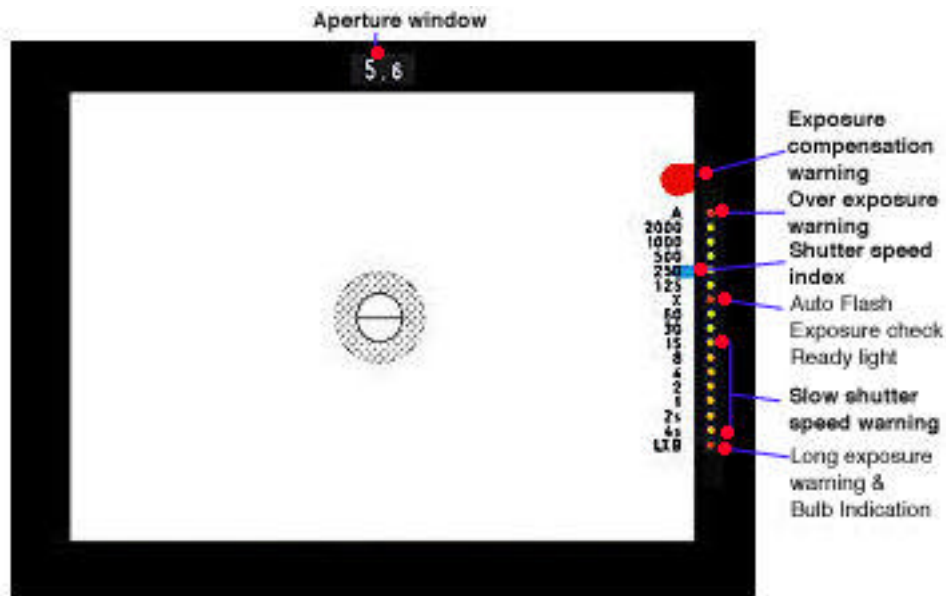

Pentax LX - The body

Modern Classic SLRs Series

[| Back |](#)

To Pentax LX Main Index Page

[Home](#) - Photography in Malaysia

[leofoo](#) MIR Web Development [Team](#). 1998